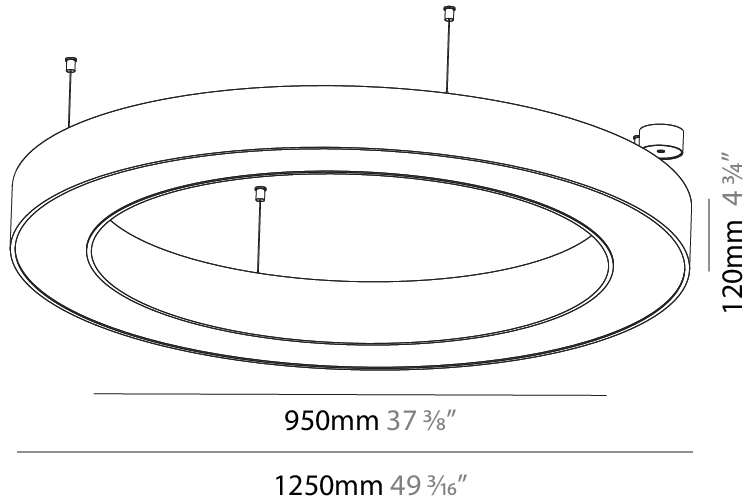

GENERAL

Series: Glorious
Subseries: Glorious
Brand: Prolight
Division: Architectural
Mounting Type: Suspension
Mounting Location: Ceiling
Subcategory: Ambient

PHYSICAL

Shape: Round
Diameter (mm): 1250
Diameter (in): 49 3/16
Height (mm): 120
Height (in): 4 3/4
Max. Overall Height (mm): 2120
Max. Overall Height (in): 83 7/16
Light Distribution: Direct / Indirect
Weight (kg): 13.475
Weight (lbs): 29.70
Diffuser: [PMMA - Opal or Micro-Prism](#)
Fixture Finish: [SSR / BKV / CWI / CRY / HAB / UFT / ITA / RUA / FTG / MYG / LOD / PUS / FRO / FUP / KIA / POP / BLS / SPG / MEY / GOH / GUM / CHC / COM / ABZ / JAG / OBR / MOS / ROR](#)
Fixture Material: Aluminum

ELECTRICAL

Lamp Type: LED (Zhaga Standard)
Input Wattage (W): 90
Total Output Wattage (W): 72 / 57.6 (3500K)
Dimming: [Non-Dimming / Phase Dimming (120Vac only) / 0-10V Dimming](#)
Driver Included: Yes
Driver Location: Integrated
Driver Type: Constant Current
Driver Class: Class 2
Input Voltage (V): 120 - 277
Constant Current (MA): 350 / 1200/600 (3500K)

LED

[Color Temperature (°K): 3000 / 3500 / 4000](#)
Max. Delivered Lumen (lm): 5540 / 5733 / 5850 Direct / 3830 / 3969 / 4050 Indirect
CRI: >80 CRI
Efficiency (%): 68
Lamp Life (hrs): 50000

OPTICAL

RATINGS AND CERTIFICATIONS

Certified By: Certified for North American Standards
IP rating: IP20